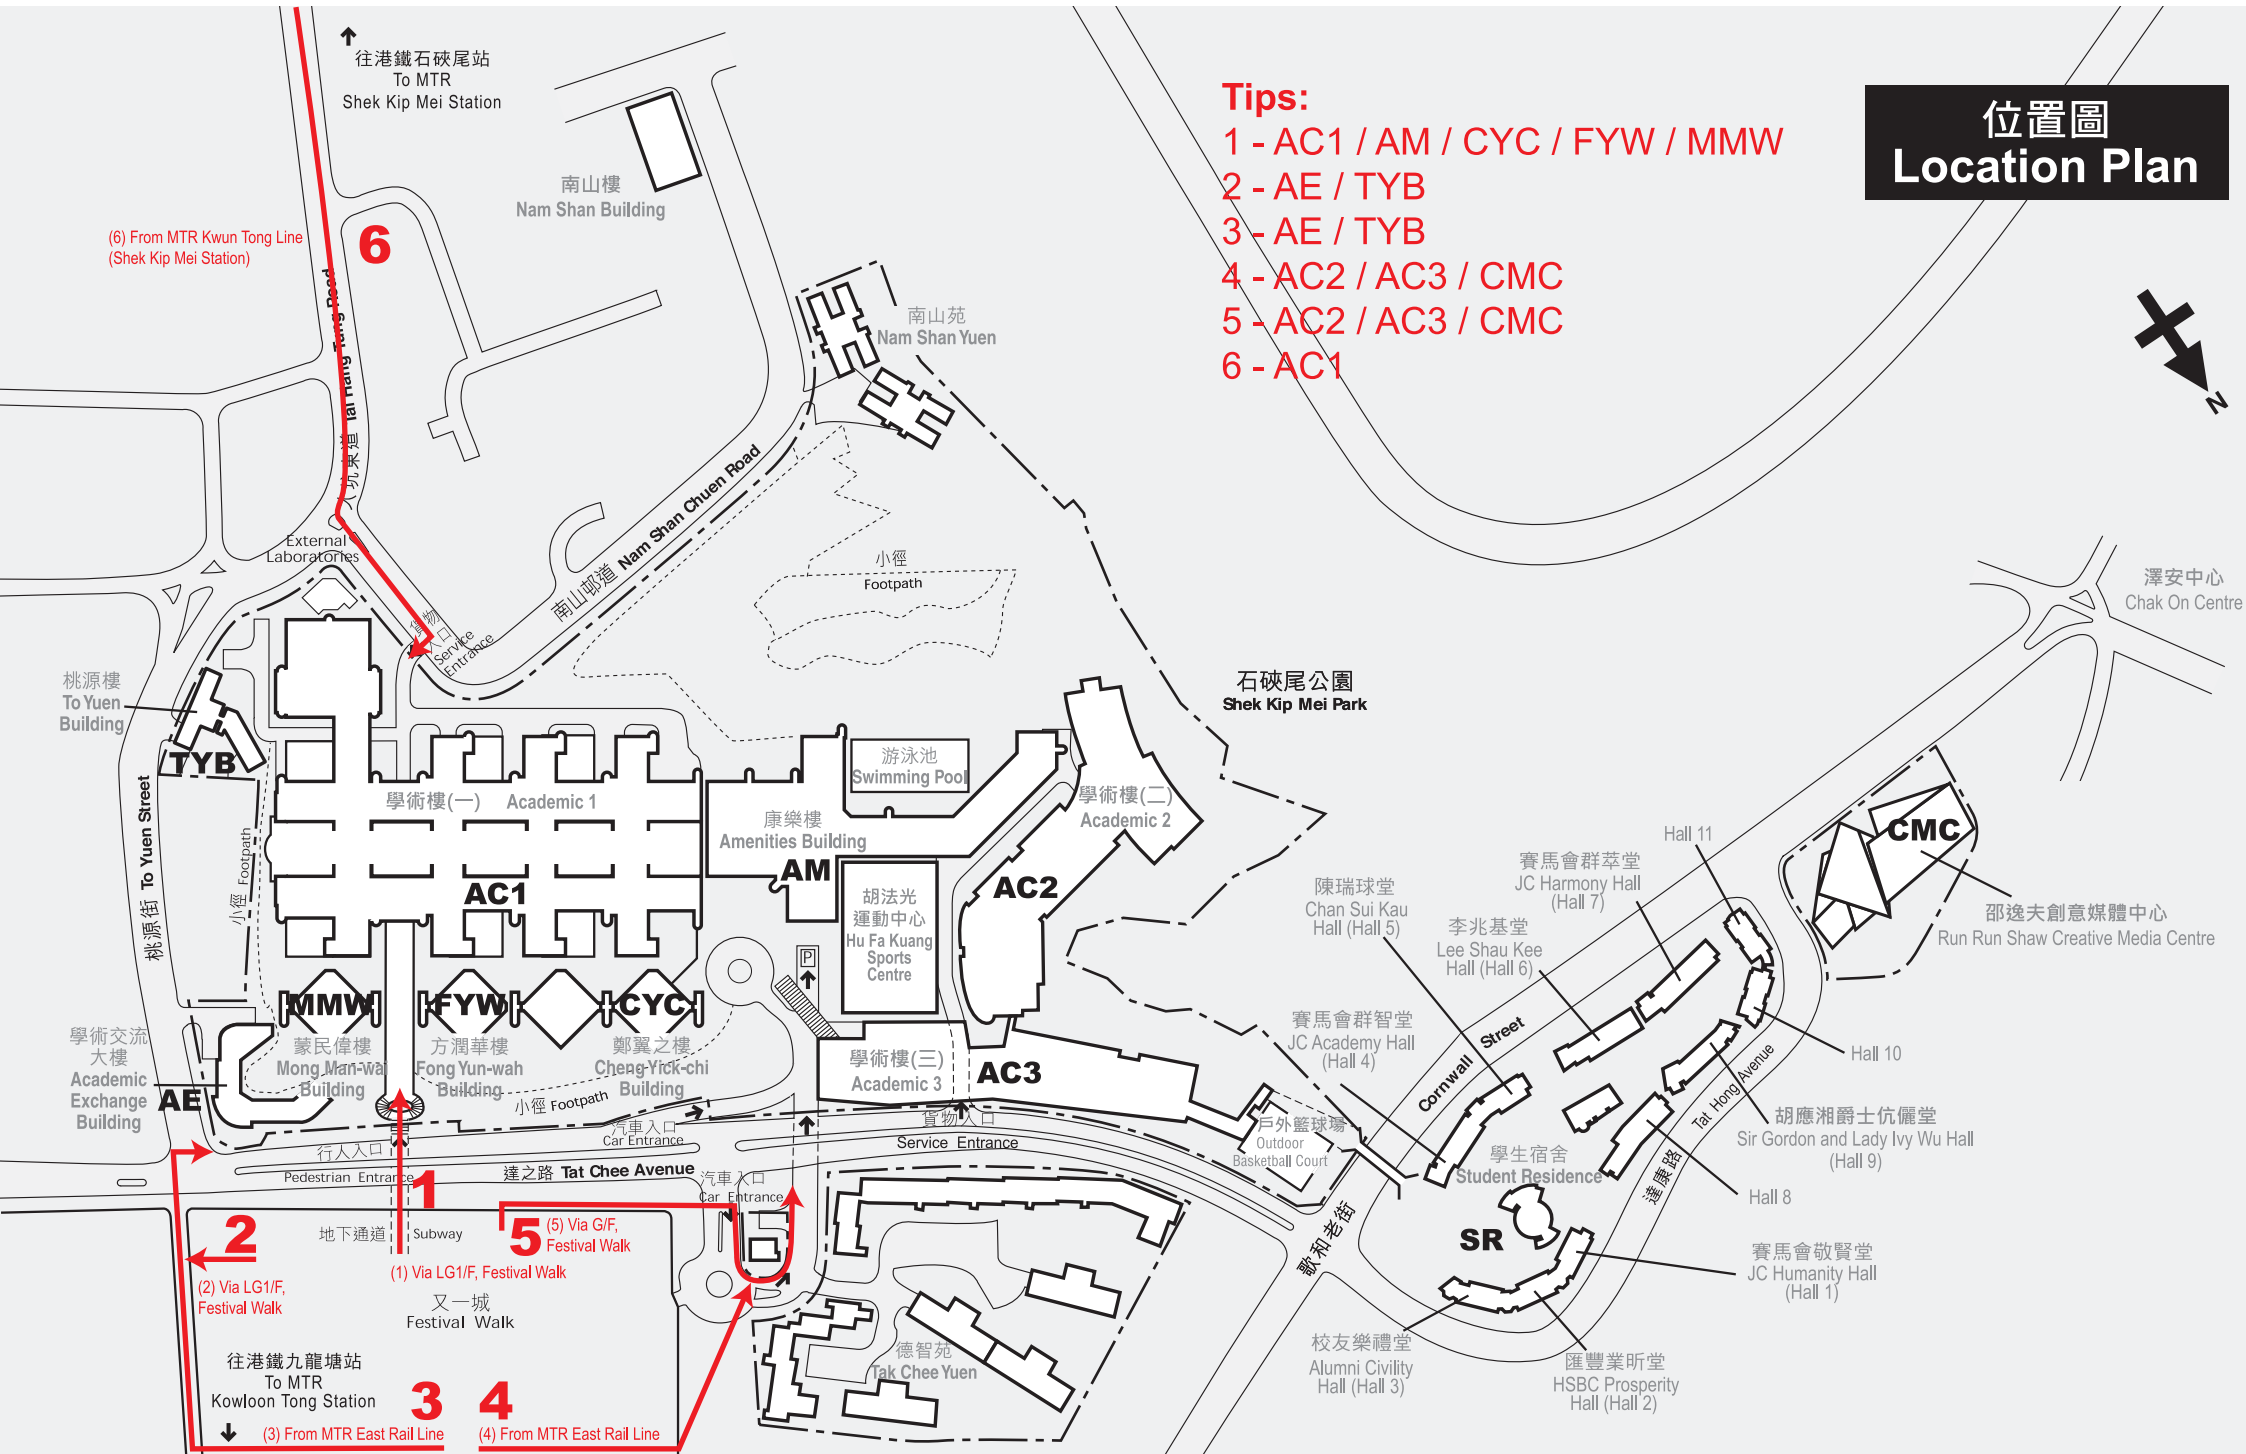

Routes to CityU

位置圖 Location Plan

Tips:

- 1 - AC1 / AM / CYC / FYW / MMW
- 2 - AE / TYB
- 3 - AE / TYB
- 4 - AC2 / AC3 / CMC
- 5 - AC2 / AC3 / CMC
- 6 - AC1

(6) From MTR Kwun Tong Line
(Shek Kip Mei Station)

6

往港鐵石硤尾站
To MTR
Shek Kip Mei Station

南山樓
Nam Shan Building

南山苑
Nam Shan Yuen

石硤尾公園
Shek Kip Mei Park

澤安中心
Chak On Centre

桃源樓
To Yuen Building

學術樓(一)
Academic 1

康樂樓
Amenities Building

學術樓(二)
Academic 2

蒙民偉樓
Mong Man-wah Building

方潤華樓
Fong Yun-wah Building

鄭翼之樓
Cheung Yick-chi Building

學術樓(三)
Academic 3

賽馬會群智堂
JC Academy Hall (Hall 4)

李兆基堂
Lee Shau Kee Hall (Hall 6)

賽馬會群萃堂
JC Harmony Hall (Hall 7)

邵逸夫創意媒體中心
Run Run Shaw Creative Media Centre

學術交流大樓
Academic Exchange Building

行人入口
Pedestrian Entrance

達之路
Tat Chee Avenue

汽車入口
Car Entrance

貨物入口
Service Entrance

戶外籃球場
Outdoor Basketball Court

陳瑞球堂
Chan Sui Kau Hall (Hall 5)

Hall 11

Hall 10

學生宿舍
Student Residence

Hall 8

賽馬會敬賢堂
JC Humanity Hall (Hall 1)

地下通道
Subway

又一城
Festival Walk

德智苑
Tak Chee Yuen

校友樂禮堂
Alumni Civility Hall (Hall 3)

匯豐業昕堂
HSBC Prosperity Hall (Hall 2)

往港鐵九龍塘站
To MTR
Kowloon Tong Station

3

4

(2) Via LG1/F,
Festival Walk

(1) Via LG1/F,
Festival Walk

(5) Via G/F,
Festival Walk

(3) From MTR East Rail Line

(4) From MTR East Rail Line